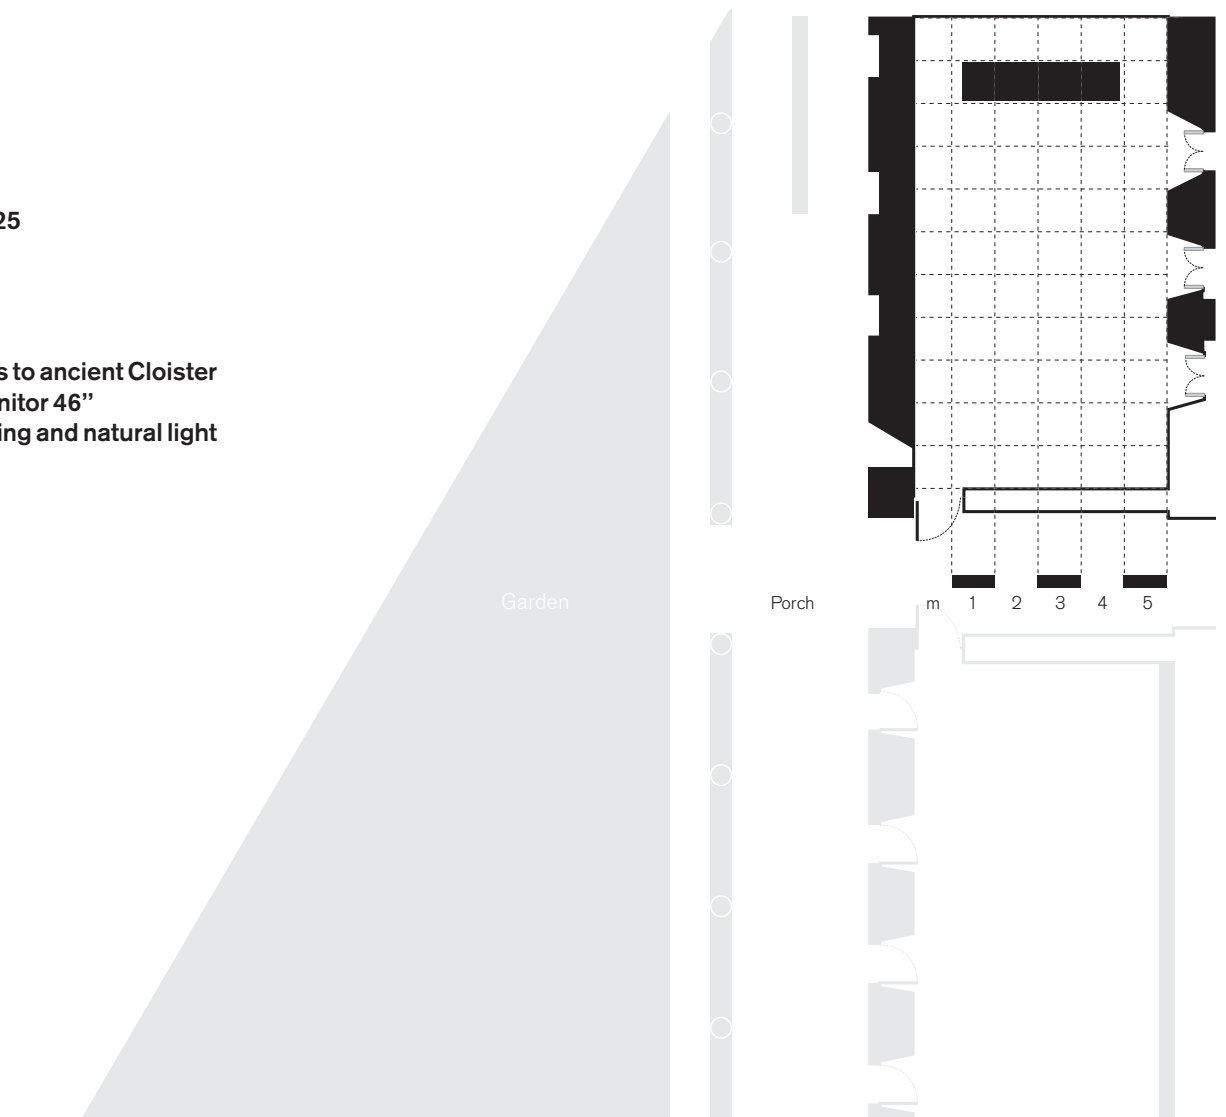

Sala Capitolare

Dimensions:

L 9m
W 6m
H 3m
S 53m²

Capacity:

conferenza: 25
meeting: 20
cocktail: 30

Facilities:

- Direct access to ancient Cloister
- Digital Tv Monitor 46"
- Air conditioning and natural light

— glass

Conference